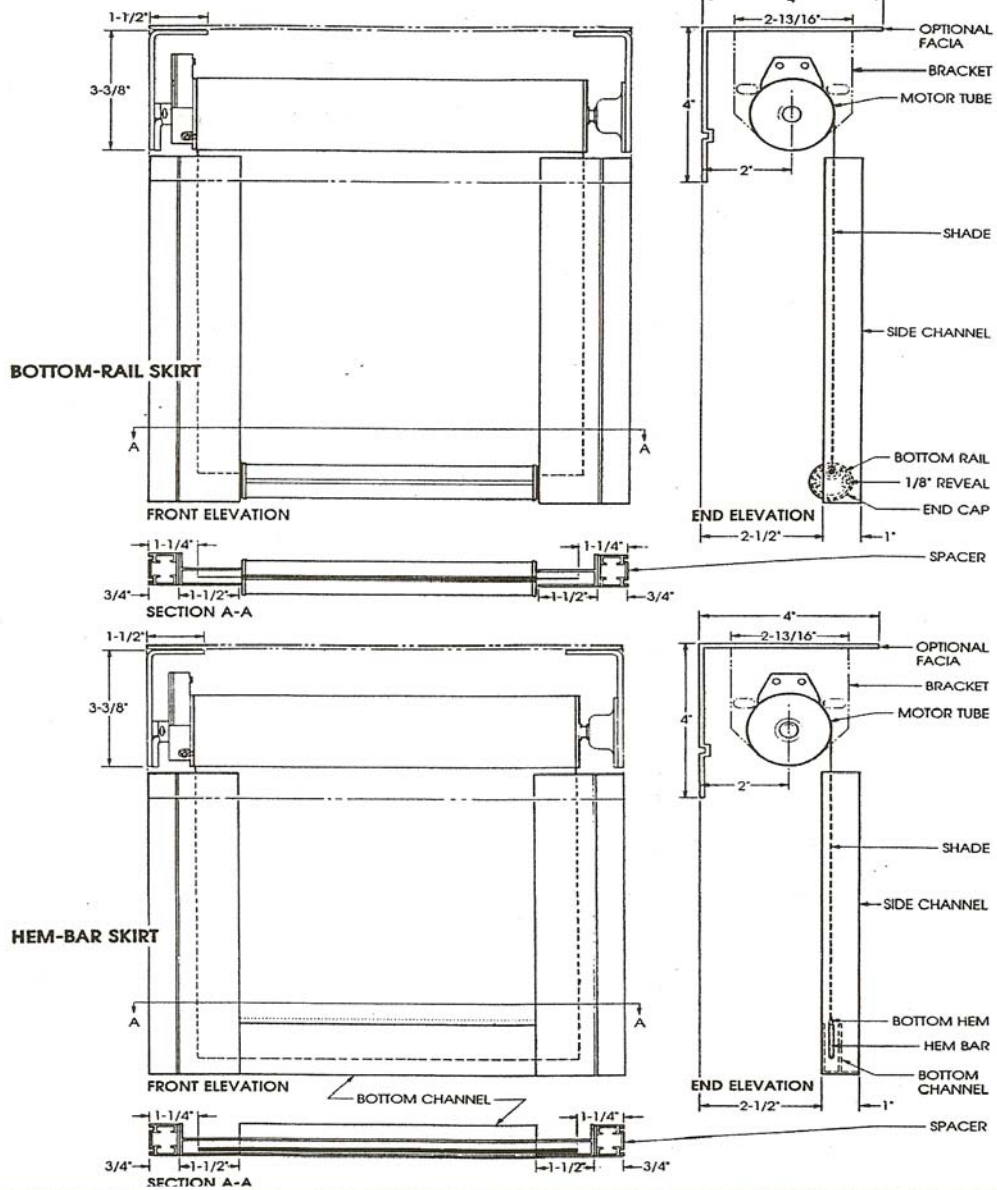

Interior Shade System Motorized Interior Shade Detail

AGR - IS 4